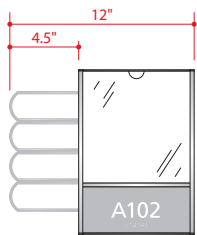

InfoLock™ with FullView® Low-Profile Sign System

4-1/2" & 2-1/2" Tabs - without Slider

INFOFV(TA)01-4L

10.71" h x 7.5" w (OD)*
10.55" h x 7.13" w (ID)*
7.3" h x 7.13" w Display Area
.25" h Deco Bar
3" h ADA Insert