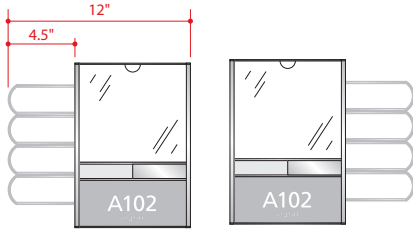

InfoLock™ with FullView® Low-Profile Sign System

4-1/2" Right & Left Side Tabs - with Slider

INFOFVSL(TA)01-4L

10.71" h x 7.5" w (OD)*
10.55" h x 7.13" w (ID)*
6.375" h x 7.13" w Display Area
1.18" h Slider
3" h ADA Insert

INFOFVSL(TA)01-4R

10.71" h x 7.5" w (OD)*
10.55" h x 7.13" w (ID)*
6.375" h x 7.13" w Display Area
1.18" h Slider
3" h ADA Insert