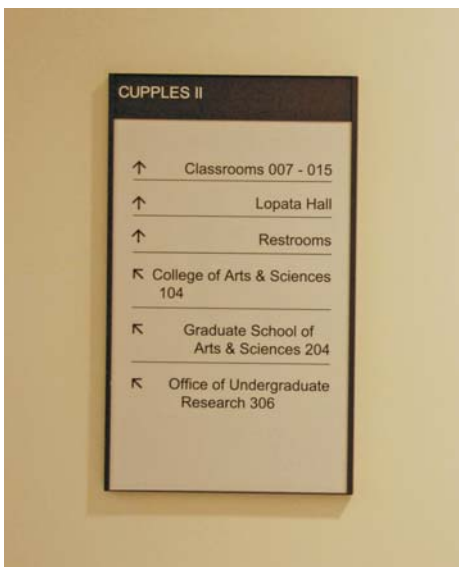

WASHINGTON UNIVERSITY

Location: St. Louis, Missouri

1. FullView Standard Assembly, Square Profile
2. FullView Standard Assembly, Square Profile with Accord15 Changeable Slide Below.
3. FullView Standard Assembly, Square Profile, Concealed Pin Mount
4. FullView Standard Assembly, Square Profile
5. FullView Standard Assembly, Square Profile