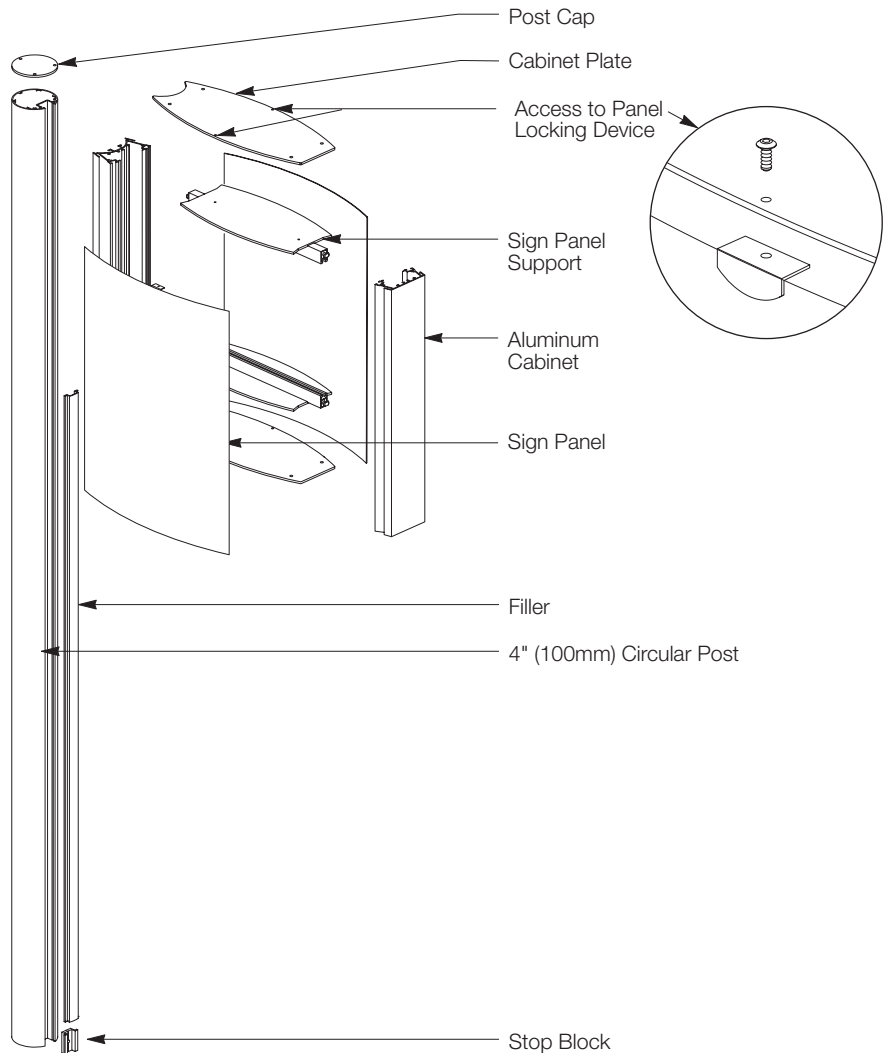

#### Standard Sizes

See below.

\* Patents Applied For

#### Post Options

**SPC100**  
Circular

**SPC100ES\***  
Circular w/ EdgeSlot  
*\*Under Development*

**SPCT100**  
Contour

**SPCT100ES**  
Contour w/EdgeSlot

#### Optional EdgeSlot Detail

SignPanel Heights	SignPanel Widths		
	12"	18"	24"
12"	n/a	n/a	•
18"	n/a	•	•
24"	•	•	•
30"	•	•	•
36"	•	•	•
48"	•	•	•

**5220.1**  
Double Post  
(Contour)

**5220.2**  
Double Post  
(Embedded Circular)