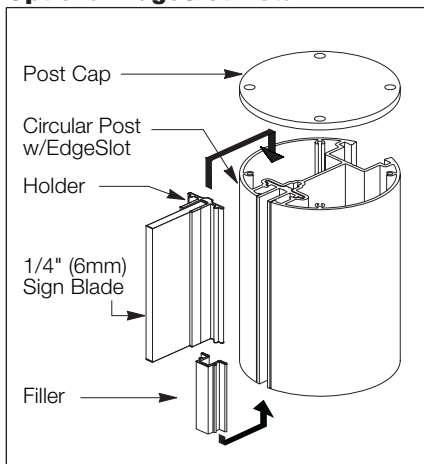

#### Standard Sizes

See below.

\* Patents Applied For

#### Post Options

**SPC100**  
Circular

**SPC100ES\***  
Circular w/ EdgeSlot  
*\*Under Development*

**SPCT100**  
Contour

**SPCT100ES**  
Contour w/EdgeSlot

#### Optional EdgeSlot Detail

SignPanel Heights	SignPanel Widths		
	12"	18"	24"
12"	n/a	n/a	•
18"	n/a	•	•
24"	•	•	•
30"	•	•	•
36"	•	•	•
48"	•	•	•

**5220.1**  
Double Post  
(Contour)

**5220.2**  
Double Post  
(Embedded Circular)