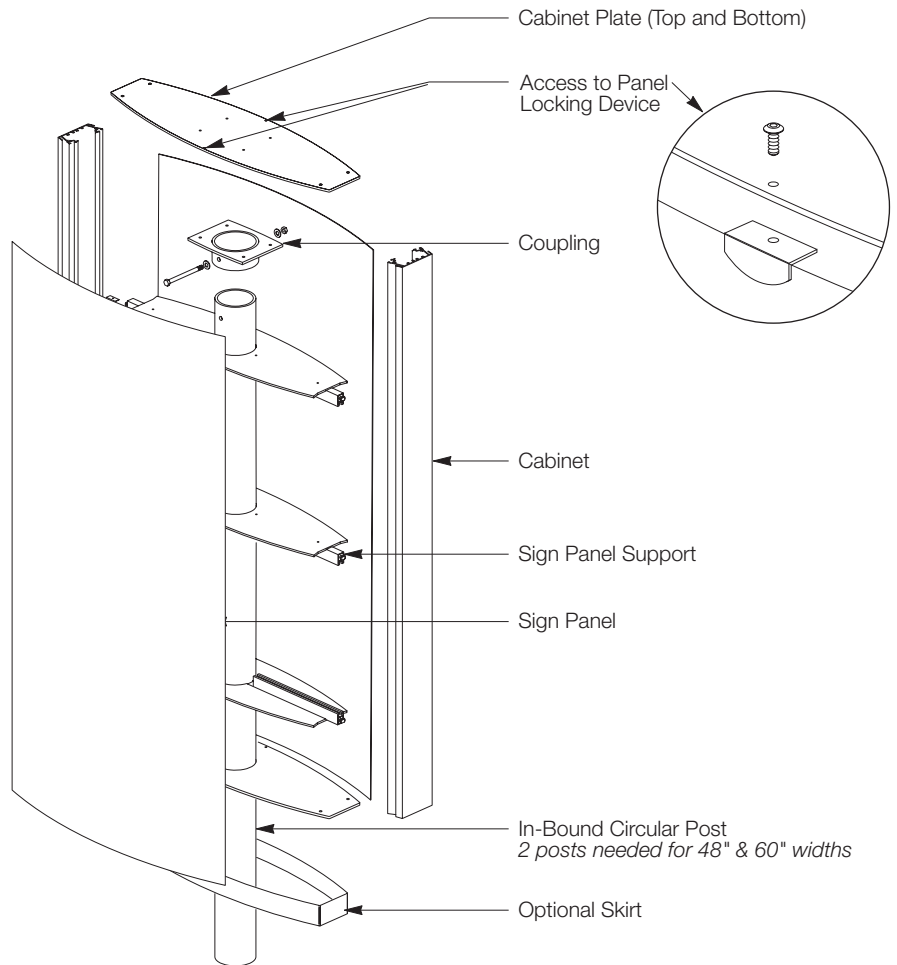

Series 5230
In-Bound Post / Pylon Configuration

Graphic Panel Options

- Standard graphics
  1) Acrylite with painted background and PSV graphics
  2) Acrylite with ADO (APCO Digital Output) graphics
- Optional graphics
  - Fiberglass with embedded, vandal resistant ADO (APCO Digital Output) graphics

Standard Sizes

See below.

SignPanel Heights	SignPanel Widths						
	12"	18"	24"	30"	36"	48"	60"
12"	n/a	n/a	•	•	•	•	•
18"	n/a	n/a	•	•	•	•	•
24"	n/a	•	•	•	•	•	•
30"	n/a	•	•	•	•	•	•
36"	n/a	•	•	•	•	•	•
48"	n/a	•	•	•	•	•	•
60"	n/a	•	•	•	•	•	n/a
72"	n/a	•	•	•	•	•	n/a