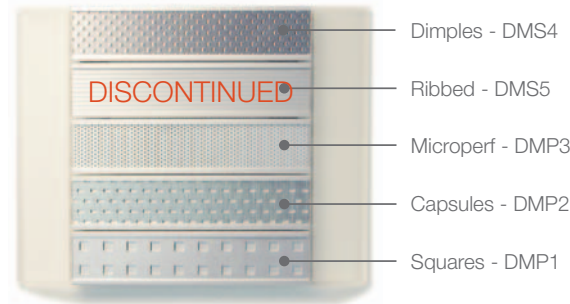

Industrials give APCO's interior signs a modern sleek look that is perfect for even the most contemporary spaces. Each of the five metallic finishes can be custom cut to size and can be used with any of APCO's interior systems.