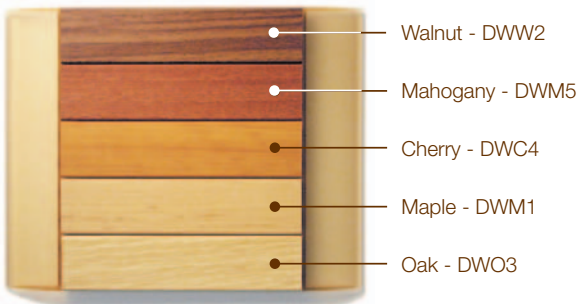

Naturals

Naturals offer the traditional look and feel of wood, but are actually cost-effective adhesive backed vinyls that can be applied in a variety of ways to many of APCO's interior systems.