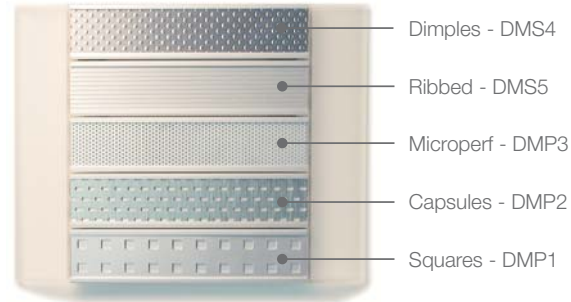

© Copyright 2007 - APCO Graphics, Inc.

elements™

The Finishing Touch for APCO Interior Sign Systems

Naturals

Naturals offer the traditional look and feel of wood, but are actually cost-effective adhesive backed vinyls that can be applied in a variety of ways to many of APCO's interior systems.

Industrials

Industrials give APCO's interior signs a modern sleek look that is perfect for even the most contemporary spaces. Each of the five metallic finishes can be custom cut to size and can be used with any of APCO's interior systems.