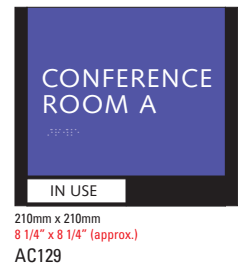

Conference Room Signs