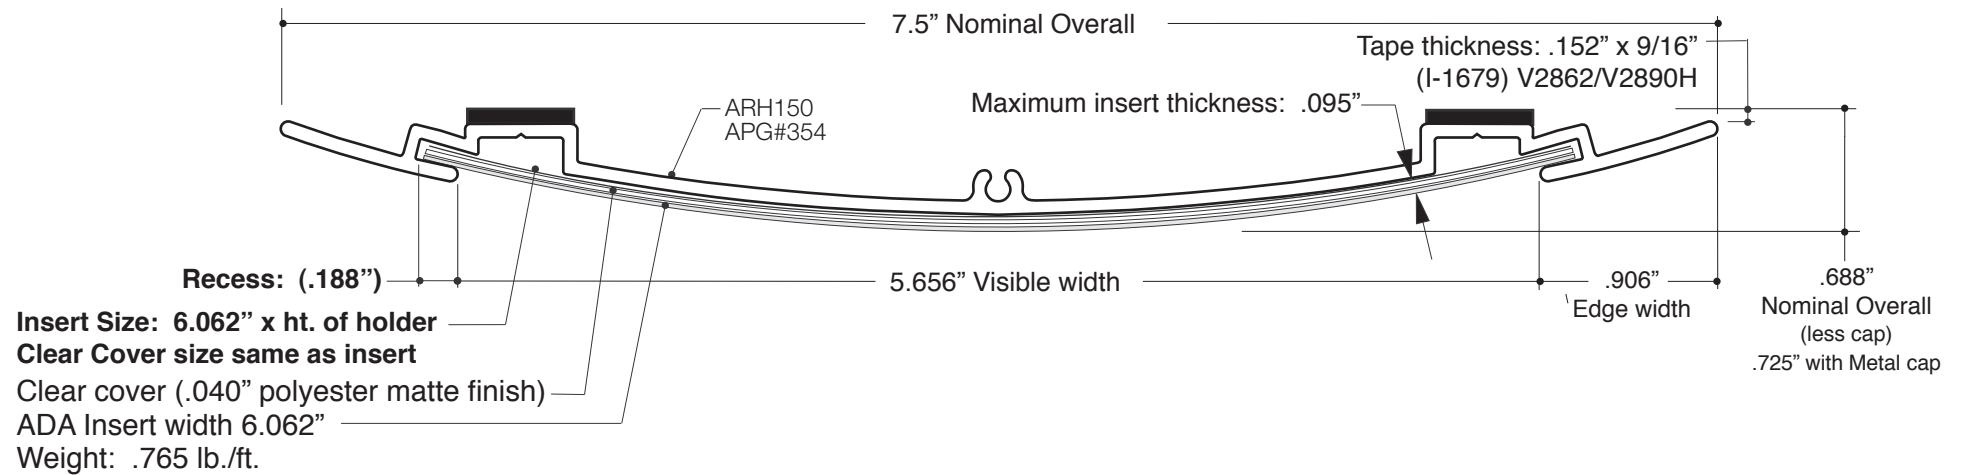

ARH100 / ARI100

ARH150 / ARI150

ARH215 / ARI 215

All design rights reserved Patents Pending

Series 1000 / 2000 Wall Signs

APCO Atlanta GA USA

Updated: 07/23/07 BHB

ARH280 / ARI280

Insert size: 11.0" x ht. of holder
Clear Cover size same as insert.
 Clear Cover (.040" Polyester matte finish)
 ADA Insert width: 11.05"
 Weight: 1.9 lb./ft.

ARH430 / ARI430

Insert Size: 17.0" x ht. of holder
Clear Cover size same as insert.
 Clear cover (.060" polyester matte finish)
 ADA Insert width: 17.0"
 Weight: 2.73 lb./ft.