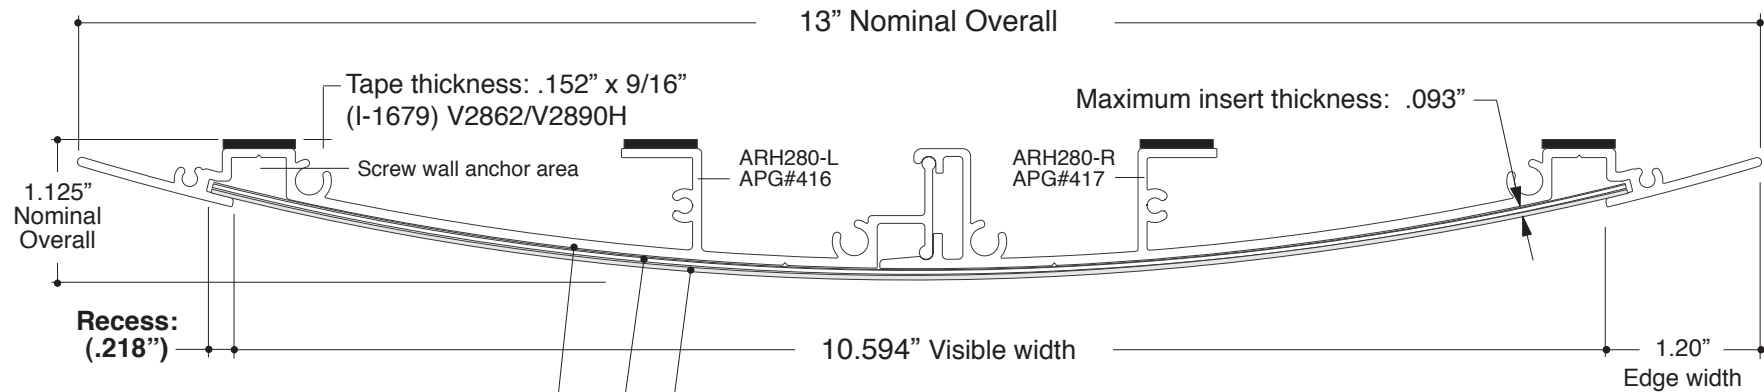

ARH100 / ARI100

ARH150 / ARI150

ARH215 / ARI 215

All design rights reserved Patents Pending

Series 1000 / 2000 Wall Signs

APCO Atlanta GA USA

Updated: 07/23/07 BHB

ARH280 / ARI280

Insert size: 11.0" x ht. of holder
Clear Cover size same as insert.
 Clear Cover (.040" Polyester matte finish)
 ADA Insert width: 11.05"
 Weight: 1.9 lb./ft.

ARH430 / ARI430

Insert Size: 17.0" x ht. of holder
Clear Cover size same as insert.
 Clear cover (.060" polyester matte finish)
 ADA Insert width: 17.0"
 Weight: 2.73 lb./ft.