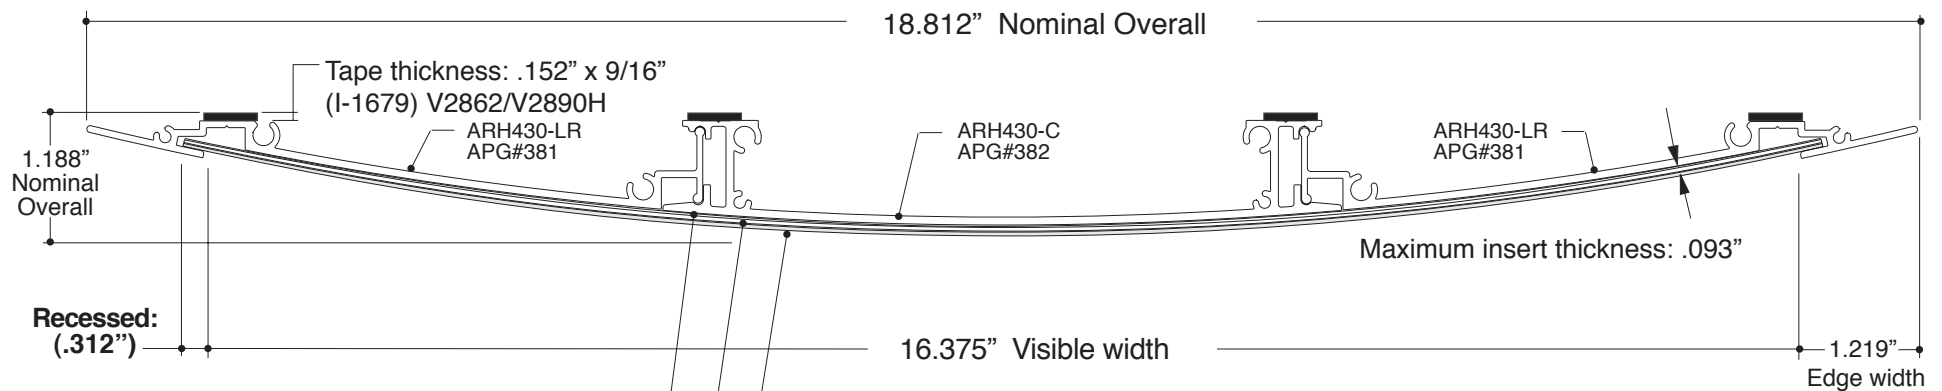

ARH100 / ARI100

ARH150 / ARI150

ARH215 / ARI 215

All design rights reserved Patents Pending

Series 1000 / 2000 Wall Signs

APCO Atlanta GA USA

Updated: 07/23/07 BHB

ARH280 / ARI280

Insert size: 11.0" x ht. of holder
Clear Cover size same as insert.
 Clear Cover (.040" Polyester matte finish)
 ADA Insert width: 11.05"
 Weight: 1.9 lb./ft.

ARH430 / ARI430

Insert Size: 17.0" x ht. of holder
Clear Cover size same as insert.
 Clear cover (.060" polyester matte finish)
 ADA Insert width: 17.0"
 Weight: 2.73 lb./ft.