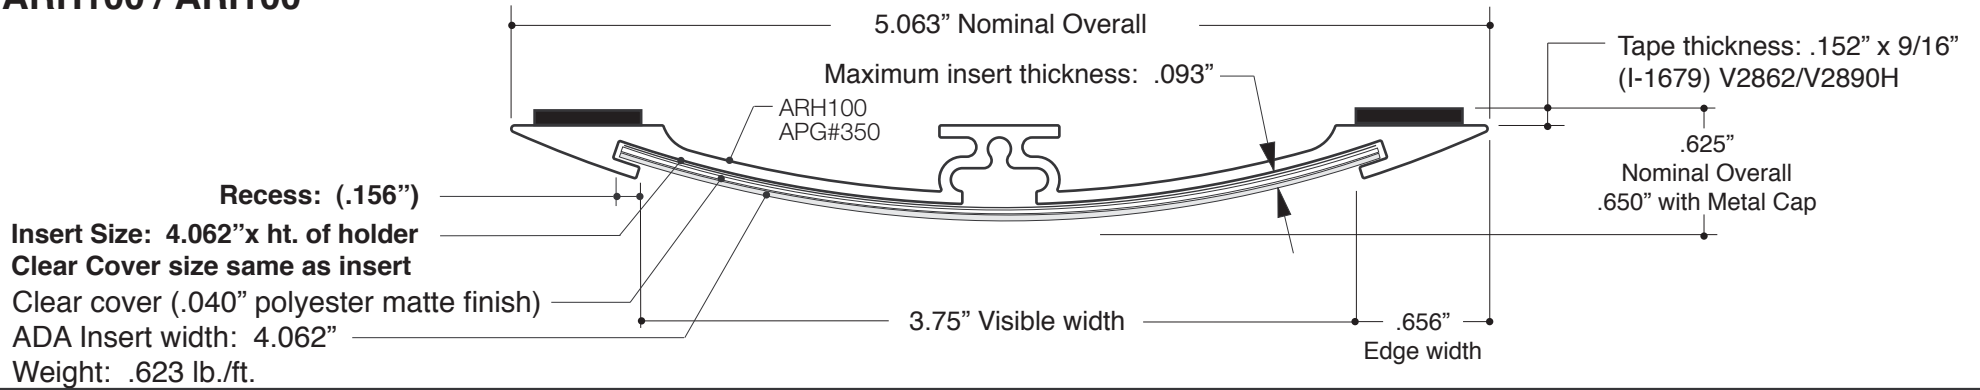

ARH100 / ARI100