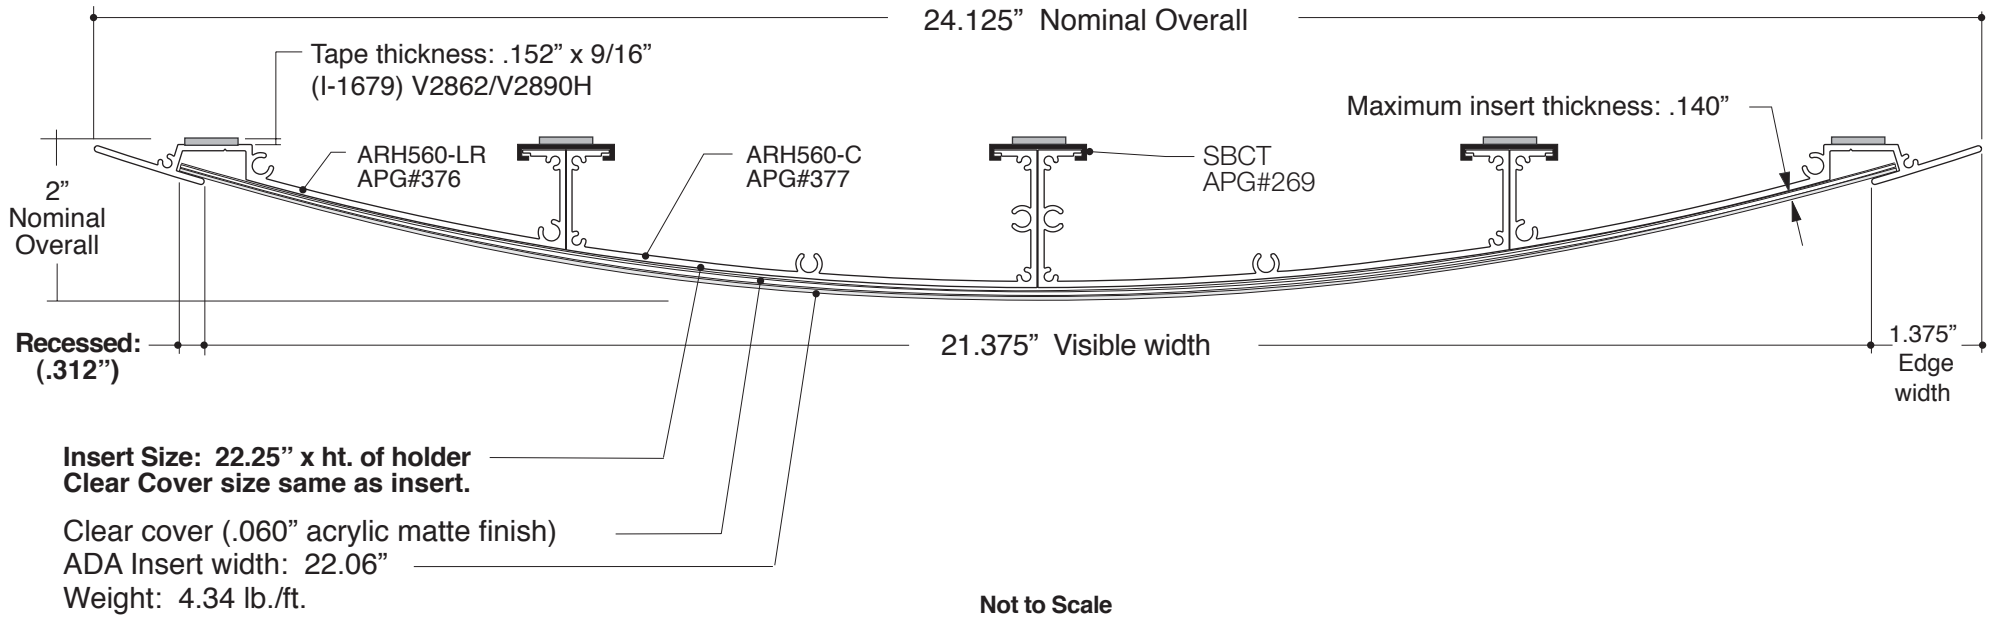

Insert size: 11.0" x ht. of holder
Clear Cover size same as insert.
 Clear Cover (.040" Polyester matte finish)
 ADA Insert width: 11.05"
 Weight: 1.9 lb./ft.

ARH430 / ARI430

Insert Size: 17.0" x ht. of holder
Clear Cover size same as insert.
 Clear cover (.060" polyester matte finish)
 ADA Insert width: 17.0"
 Weight: 2.73 lb./ft.

Sizes shown
Not to Scale

ARH560

arcadia[™]

Series 1000 / 2000 Wall Signs

APCO Atlanta GA USA

Date: 07/23/07 BHB

All design rights reserved Patents Pending