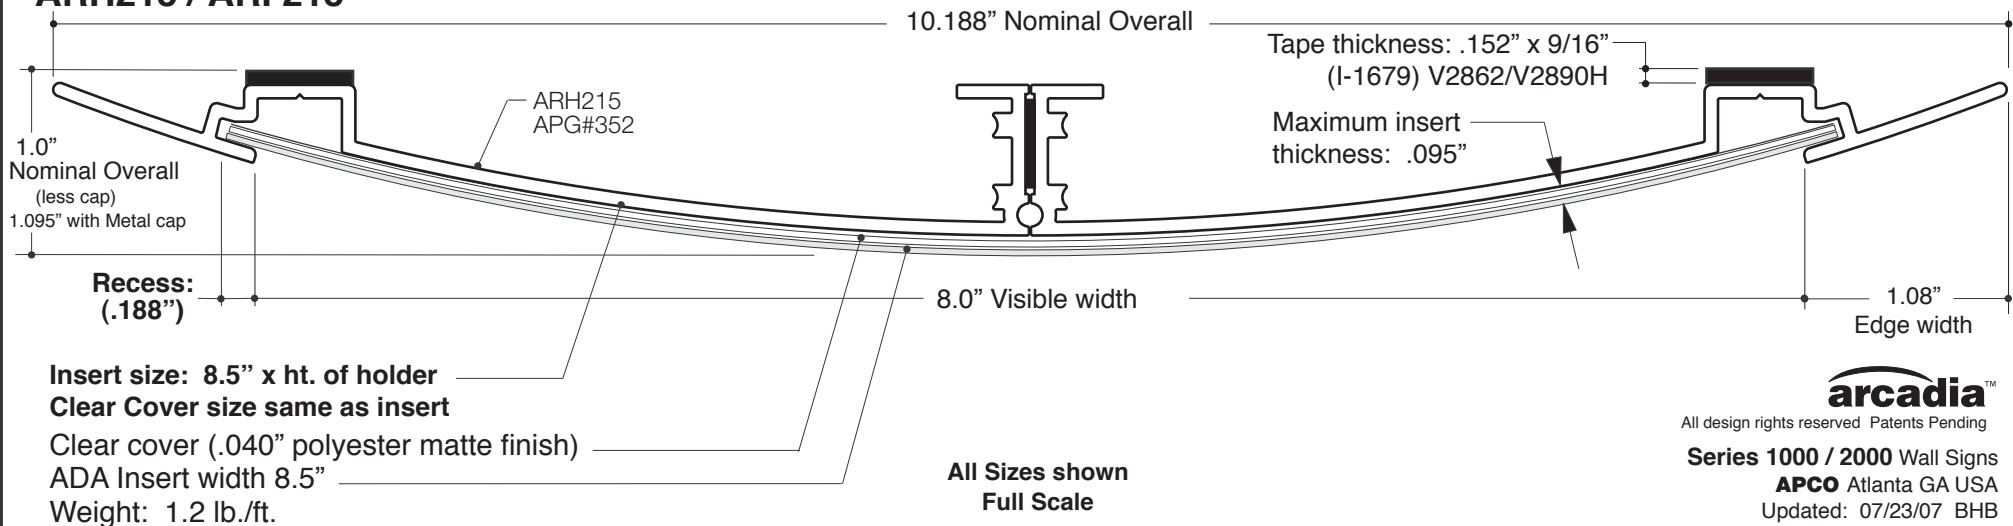

ARH100 / ARI100

ARH150 / ARI150

ARH215 / ARI 215

All design rights reserved Patents Pending

Series 1000 / 2000 Wall Signs

APCO Atlanta GA USA

Updated: 07/23/07 BHB

ARH280 / ARI280

Insert size: 11.0" x ht. of holder
Clear Cover size same as insert.
 Clear Cover (.040" Polyester matte finish)
 ADA Insert width: 11.05"
 Weight: 1.9 lb./ft.

ARH430 / ARI430

Insert Size: 17.0" x ht. of holder
Clear Cover size same as insert.
 Clear cover (.060" polyester matte finish)
 ADA Insert width: 17.0"
 Weight: 2.73 lb./ft.