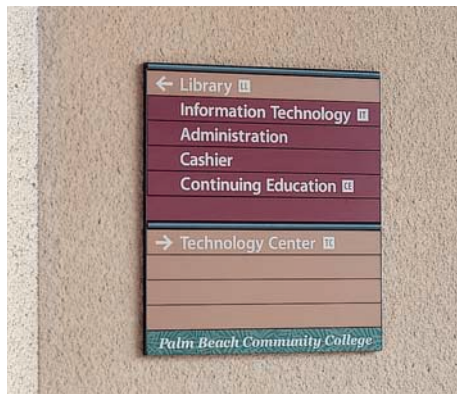

PALM BEACH COMMUNITY COLLEGE

Location: Lake Worth, Florida

Designer: Corbin Design / Robert Brengman, Vice President

1	2
3	4
5	7
6	

1. SignBar/Panel
2. Post Mount Visuline 2400 with DisplayLight
3. Accord 15 with ADA Band
4. Accord 15 Directory
5. Accord 15 Directory with Screenprinted Map
6. Visuline 2400 with DisplayLight
7. SignBar/Panel