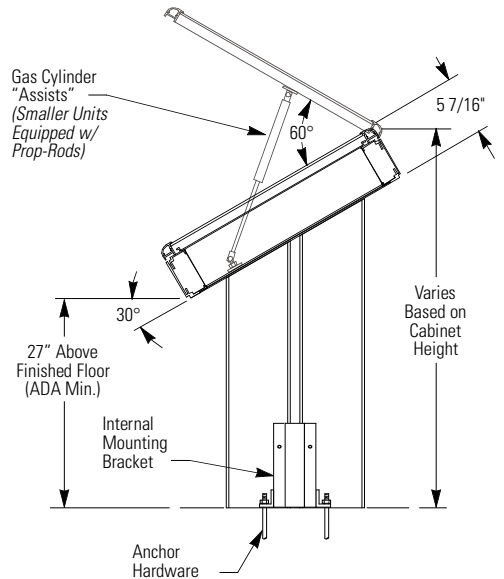

Product Details

Front View : Single Pedestal

Isometric View

Front View : Double Pedestal

Section : Side View

Door Profile Options

All shapes available in aluminum. Brass available in SD, RD & BD only.

Underside Door Profile Option

* AccentTrack door accommodates insert materials 1" wide and up to .090" thick, furnished either by APCO or by customer.

Visuline® 2300.4 Series Pedestal Mounted Display

Installation / Mounting Details

IMPORTANT :
APCO IS NOT RESPONSIBLE FOR DESIGN OR CONSTRUCTION OF MOUNTING SURFACE. Adequate structure for mounting directory pedestal(s) must be provided by others.

Mounting Pattern - Single Pedestal

Exploded Isometric View

Anchor Detail