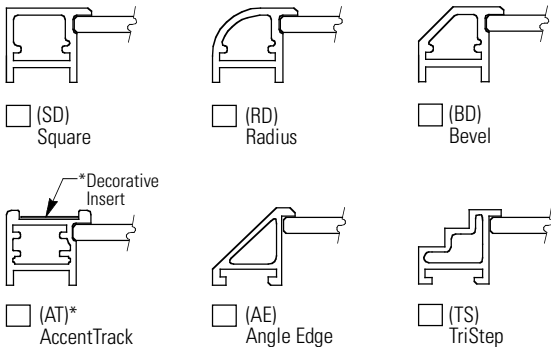

Product Details

Front View : Single Pedestal

Isometric View

Front View : Double Pedestal

Section : Side View

Door Profile Options

All shapes available in aluminum. Brass available in SD, RD & BD only.

Underside Door Profile Option

* AccentTrack door accommodates insert materials 1" wide and up to .090" thick, furnished either by APCO or by customer.

Visuline® 2300.4 Series Pedestal Mounted Display

Installation / Mounting Details

IMPORTANT :
APCO IS NOT RESPONSIBLE FOR DESIGN OR CONSTRUCTION OF MOUNTING SURFACE. Adequate structure for mounting directory pedestal(s) must be provided by others.