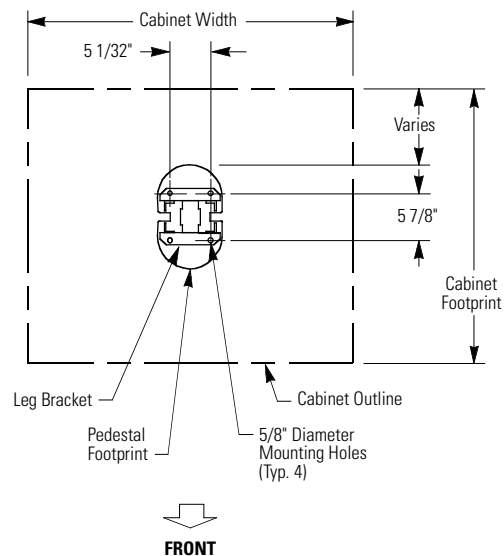

Product Details

Front View : Single Pedestal

Isometric View

Front View : Double Pedestal

Section : Side View

Door Profile Options

All shapes available in aluminum. Brass available in SD, RD & BD only.

Underside Door Profile Option

* AccentTrack door accommodates insert materials 1" wide and up to .090" thick, furnished either by APCO or by customer.

Visuline® 2300.4 Series Pedestal Mounted Display

Installation / Mounting Details

IMPORTANT :
APCO IS NOT RESPONSIBLE FOR DESIGN OR CONSTRUCTION OF MOUNTING SURFACE. Adequate structure for mounting directory pedestal(s) must be provided by others.

Mounting Pattern - Single Pedestal

Exploded Isometric View

Anchor Detail