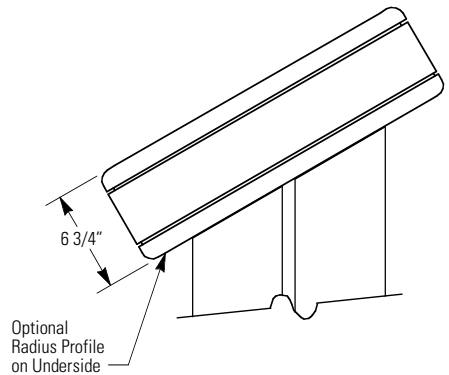

Product Details

Front View : Single Pedestal

Isometric View

Front View : Double Pedestal

Section : Side View

Door Profile Options

All shapes available in aluminum. Brass available in SD, RD & BD only.

Underside Door Profile Option

* AccentTrack door accommodates insert materials 1" wide and up to .090" thick, furnished either by APCO or by customer.

Visuline® 2300.4 Series Pedestal Mounted Display

Installation / Mounting Details

IMPORTANT :
APCO IS NOT RESPONSIBLE FOR DESIGN OR CONSTRUCTION OF MOUNTING SURFACE. Adequate structure for mounting directory pedestal(s) must be provided by others.