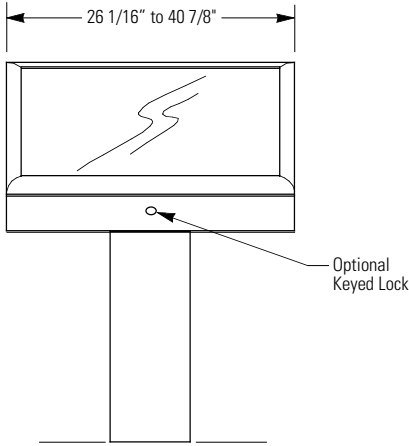

Product Details

Front View : Single Pedestal

Isometric View

Front View : Double Pedestal

Section : Side View

Door Profile Options

All shapes available in aluminum. Brass available in SD, RD & BD only.

Underside Door Profile Option