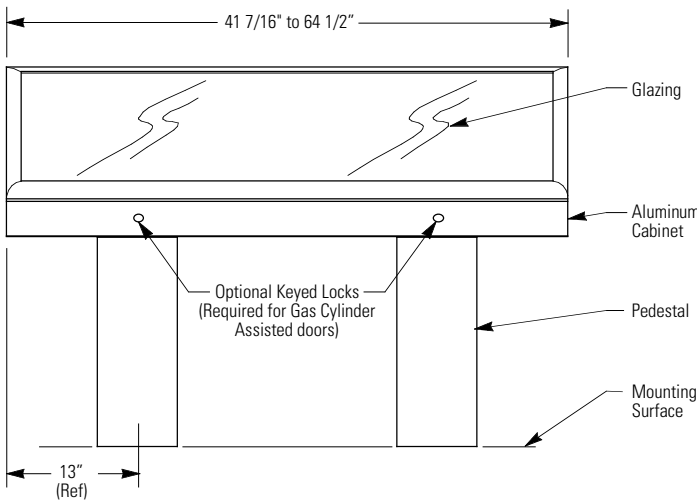

Product Details

Front View : Single Pedestal

Isometric View

Front View : Double Pedestal

Section : Side View

Door Profile Options

All shapes available in aluminum. Brass available in SD, RD & BD only.

Underside Door Profile Option

* AccentTrack door accommodates insert materials 1" wide and up to .090" thick, furnished either by APCO or by customer.

Visuline® 2300.4 Series Pedestal Mounted Display

Installation / Mounting Details

IMPORTANT :
APCO IS NOT RESPONSIBLE FOR DESIGN OR CONSTRUCTION OF MOUNTING SURFACE. Adequate structure for mounting directory pedestal(s) must be provided by others.