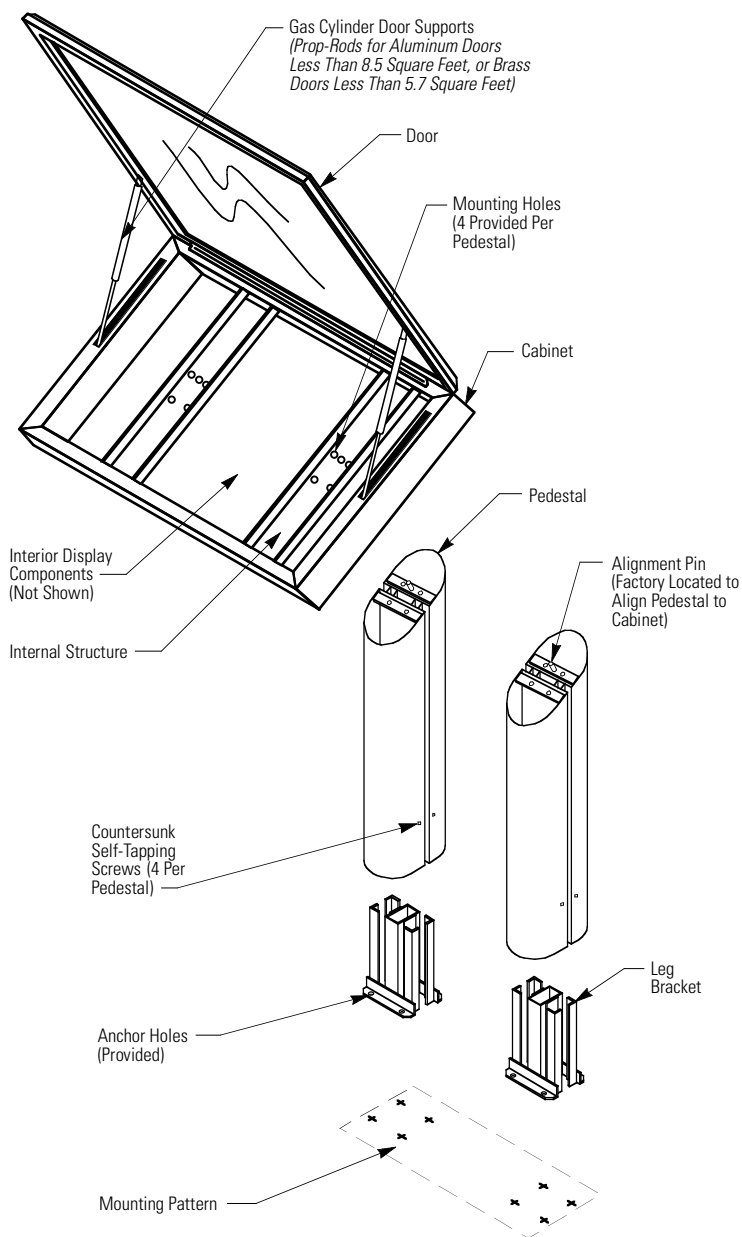

Product Details

Front View : Single Pedestal

Isometric View

Front View : Double Pedestal

Section : Side View

Door Profile Options

All shapes available in aluminum. Brass available in SD, RD & BD only.

Underside Door Profile Option

* AccentTrack door accommodates insert materials 1" wide and up to .090" thick, furnished either by APCO or by customer.

Visuline® 2300.4 Series Pedestal Mounted Display

Installation / Mounting Details

IMPORTANT :
APCO IS NOT RESPONSIBLE FOR DESIGN OR CONSTRUCTION OF MOUNTING SURFACE. Adequate structure for mounting directory pedestal(s) must be provided by others.

Mounting Pattern - Single Pedestal

Exploded Isometric View

Anchor Detail