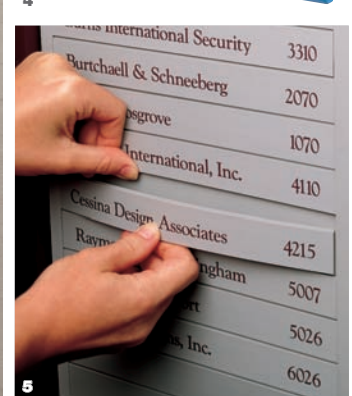

As attractive as it is functional, **Visulex** is a seamless, molded fiberglass cabinet that houses one or any combination of the following: Message Strips, maps, and magnetic boards. The information displayed is protected by a clear scuff & vandal resistant cover.

Other Features & Benefits

- Cabinet available in standard or custom colors
- Four (4) attractive profiles: Square, Radius, Bevel, & Contour
- Message Strips available in two (2) options:
 - 1) Molded Plastic: available in two (2) sizes that easily snap in and out for changes
 - 2) SignBand with Insert Slot: extruded aluminum housing holds paper inserts* that can be updated & changed in-house
- Permanent header & base graphics available
- Variety of trim finishes available for display housing

* SignWord Pro compatible (download at www.apcosigns.com)

Applications

- Lobby Directories
- Floor & Wing Directories and/or Floor Plans
- Campus Maps

Ideal For

Schools/Universities, Hospitals/Medical Facilities, Corporate Office Buildings