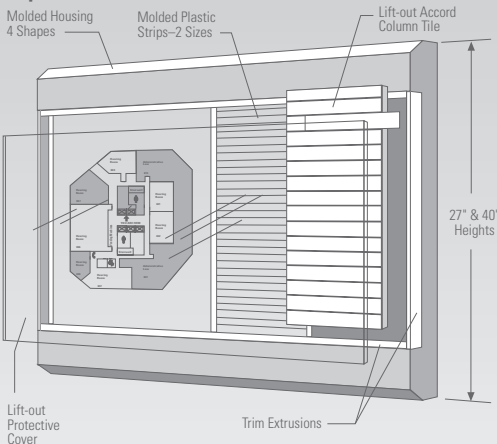

Other Features & Benefits

- Cabinet available in standard or custom colors
- Four (4) attractive profiles: Square, Radius, Bevel, & Contour
- Message Strips available in two (2) options:
 - 1) Molded Plastic: available in two (2) sizes that easily snap in and out for changes
 - 2) SignBand with Insert Slot: extruded aluminum housing holds paper inserts* that can be updated & changed in-house
- Permanent header & base graphics available
- Variety of trim finishes available for display housing

* SignWord Pro compatible (download at www.apcosigns.com)

Applications

- Lobby Directories
- Floor & Wing Directories and/or Floor Plans
- Campus Maps

Ideal For

Schools/Universities, Hospitals/Medical Facilities, Corporate Office Buildings

1. Contour Wall Directory with Plastic Message Strips. 2. Square Wall Directory and Map Combination 3. Create and Print Inserts using SignWord Pro Software. 4. Contour Directory with Laser Printed Paper Inserts. 5. Plastic Message Strips Snap into Position.

Exploded View

Wall Mount Modules w/ Paper Inserts

Module Heights	27"/40"	27"/40"	27"/40"		
Width	Columns	15x225mm	30x225mm	Display Ht.†	Display Width†
18-3/16"	2	60/90	30/44	18"/27"	17-15/16"
36-1/16"	4	120/180	60/88	18"/27"	35-13/16"
53-15/16"	6	180/270	90/132	18"/27"	53-11/16"