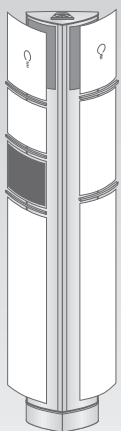

Digital Housing / Mounting Options

Arcadia Series 3300 3-Sided Totem Digital Display Module

- Digital Display
- Illuminated Header Options Available